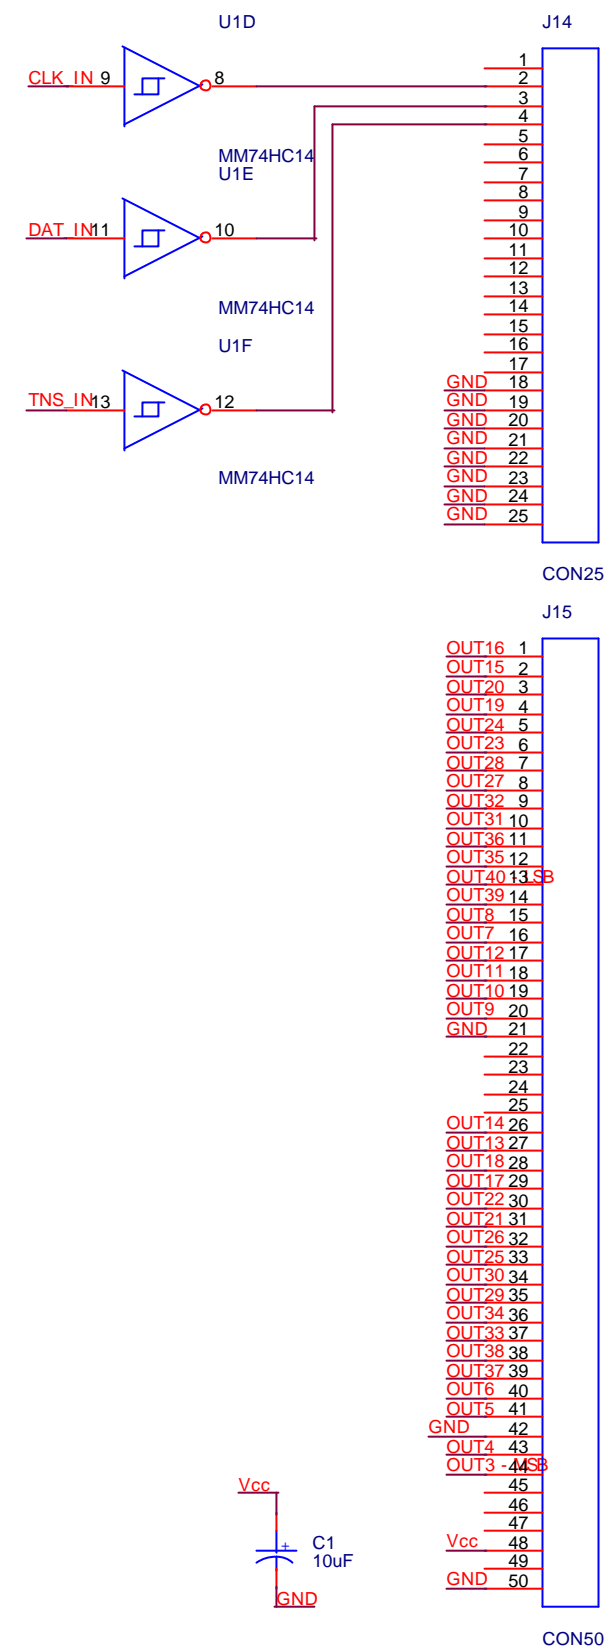

Thumbwheels should be low-true.

Title	<Title>
Size	<Doc>
Date:	Tuesday, November 19, 2002 Sheet 1 of 1